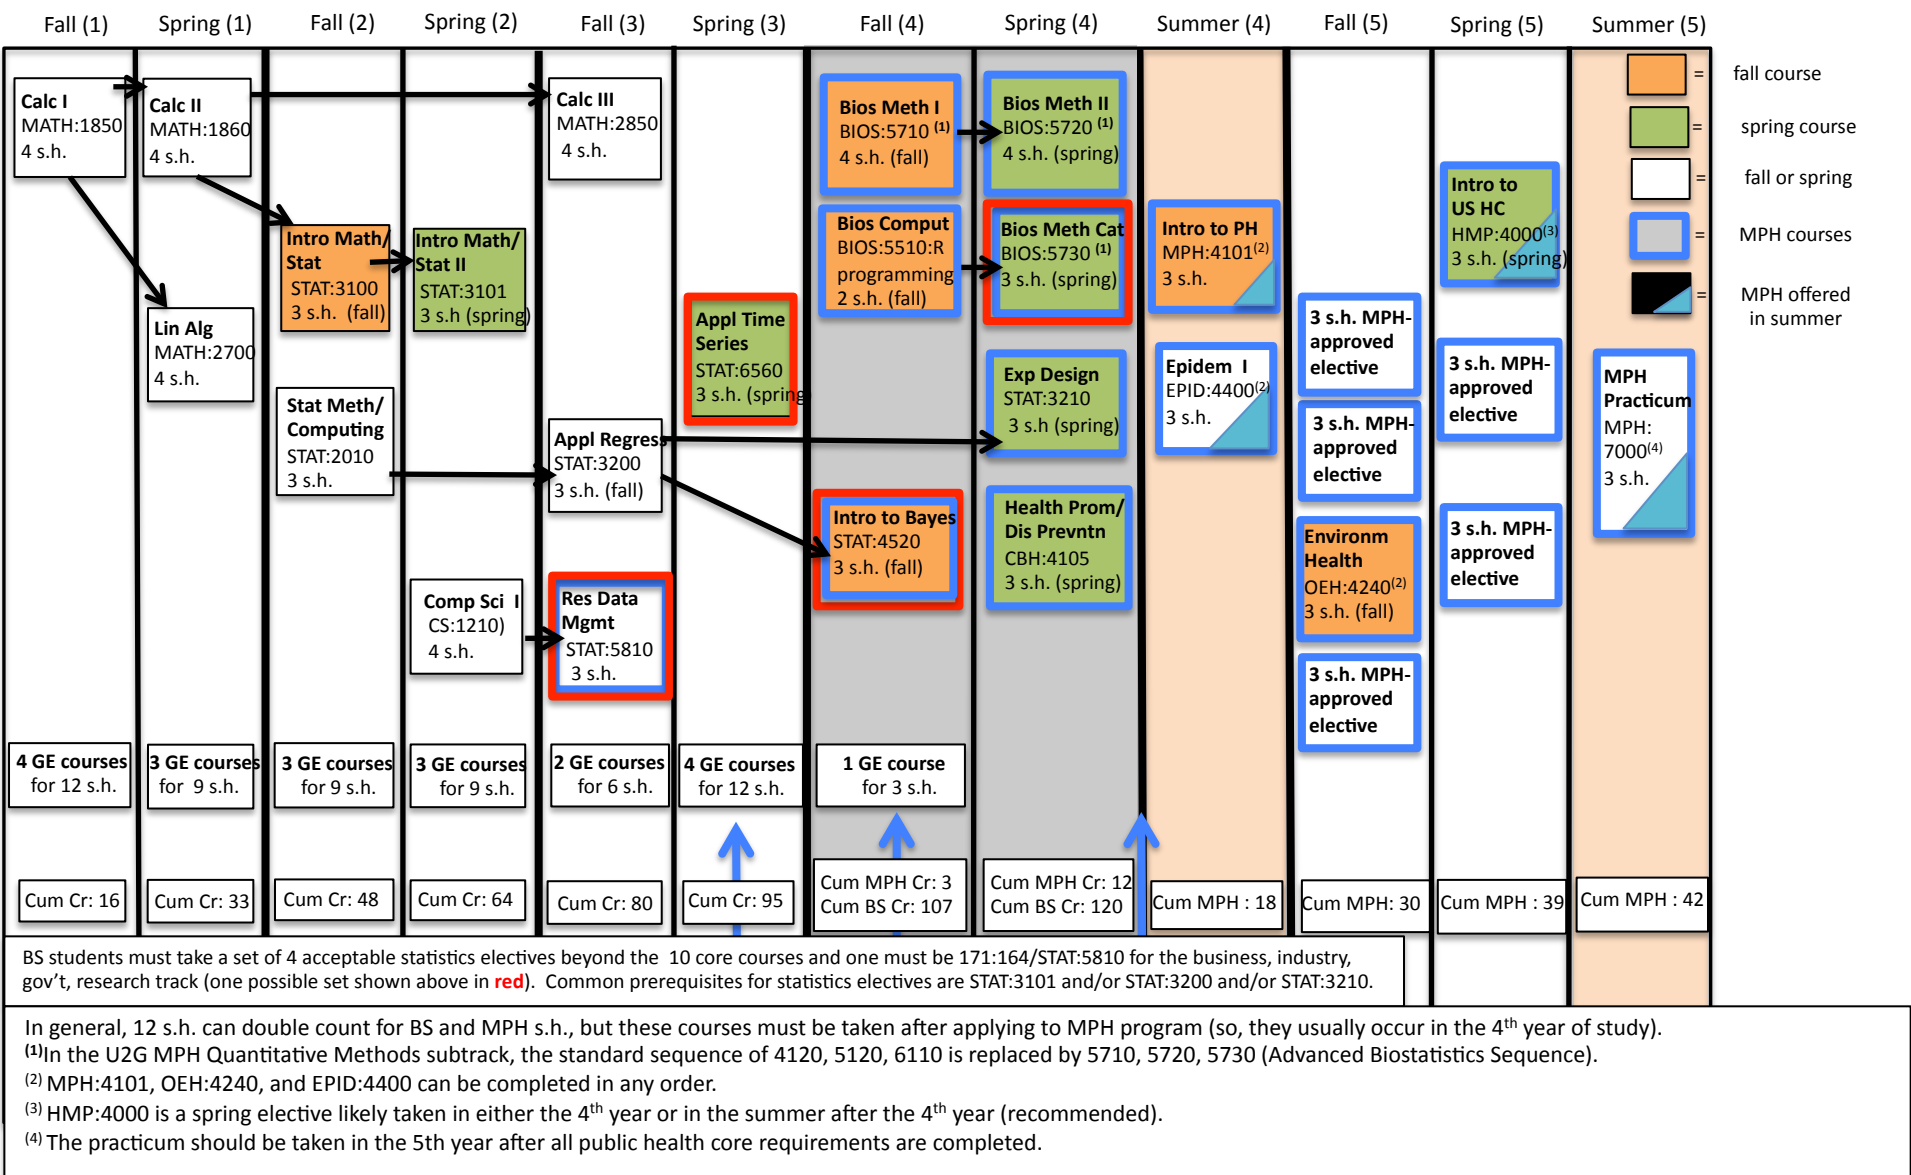

Figure 1: Recommended Plan of Study for U2G Statistics BS-MPH. Statistics track: Business, Industry, Government, Research.

- = fall course
- = spring course
- = fall or spring
- = MPH courses
- = MPH offered in summer